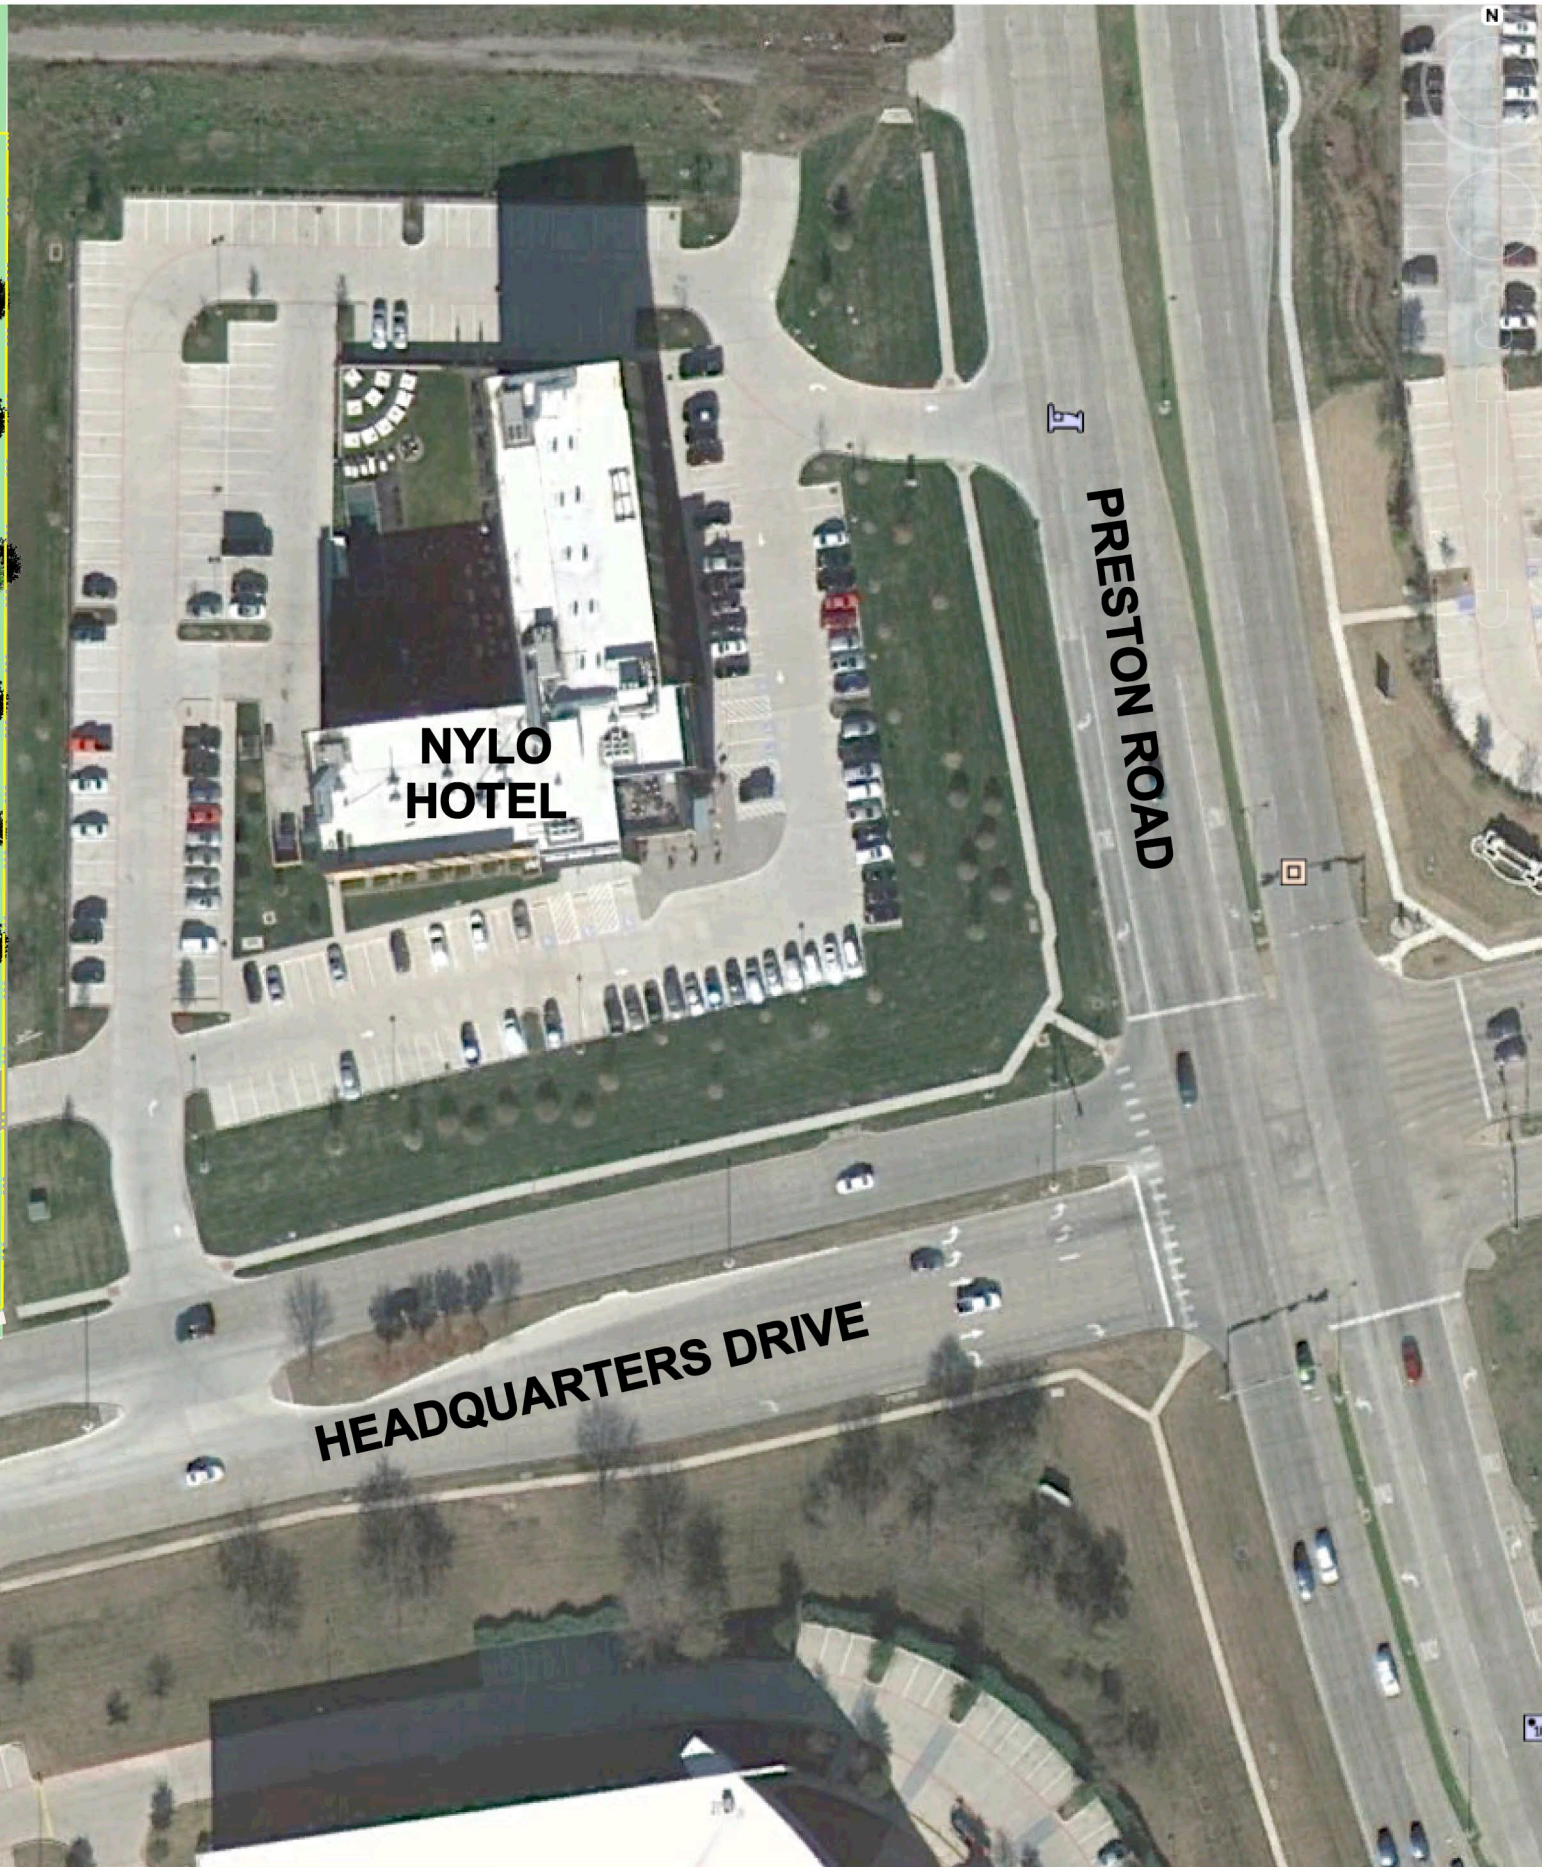

BELLEVIEW DRIVE

HEADQUARTERS DRIVE

PRESTON ROAD

NYLO HOTEL

Gromatzky Dupree and Associates
3090 Olive Street, Suite 500
Dallas, Tx. 75219
P: 214-871-9078
F: 214-871-9869
www.gdainet.com

Robert B. Dupree
Texas Registration 8233
Gromatzky Dupree & Associates
4:20 PM, Wednesday, April 25, 2012

This drawing is incomplete and should not be used for regulatory approval, permit, or construction.

Headquarters Place at Legacy

Site Plan
Scale 0' 40' 80'

PRIMERA

MYERS & CROW COMPANY, LTD.
3811 Turtle Creek Blvd.
Suite 730
Dallas, Texas 75219
(214) 520-7800