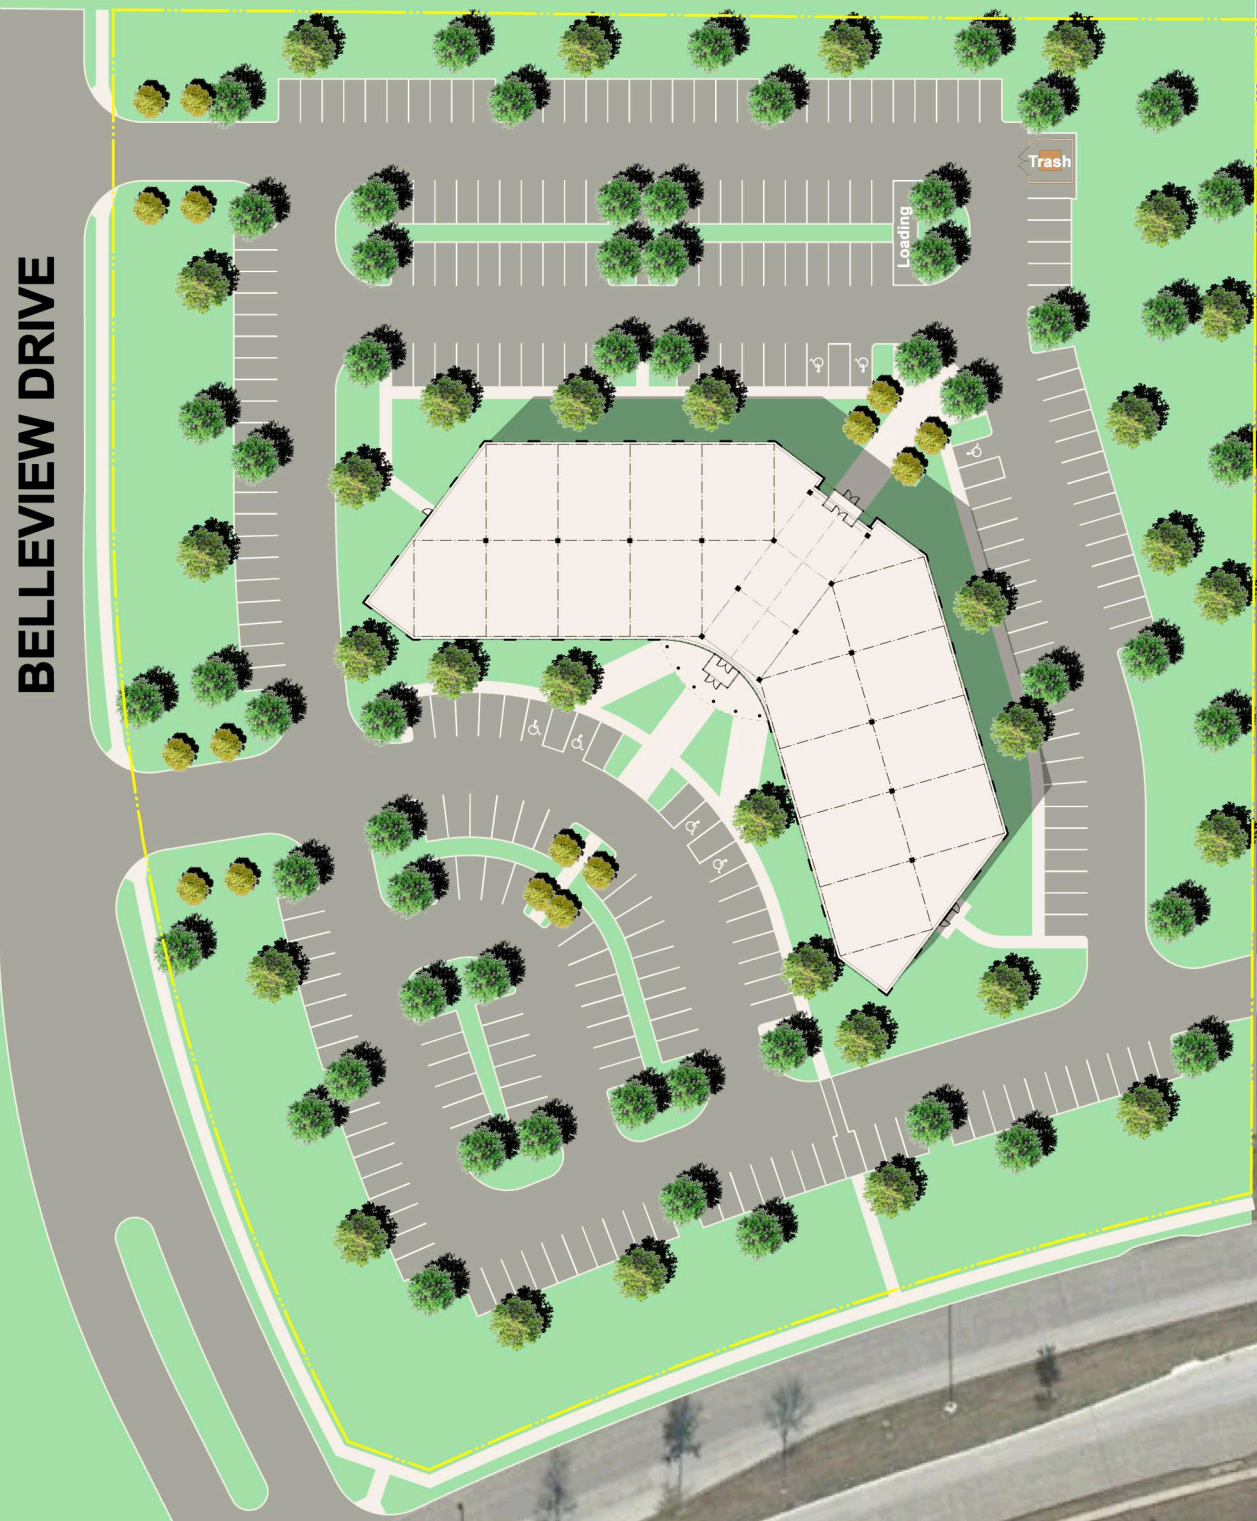

BELLEVIEW DRIVE

HEADQUARTERS DRIVE

PRESTON ROAD

NYLO HOTEL

Gromatzky Dupree and Associates
3090 Olive Street, Suite 500
Dallas, Tx. 75219
P: 214-871-9078
F: 214-871-9869
www.gdainet.com

Robert B. Dupree
Texas Registration 8233
Gromatzky Dupree & Associates
4:20 PM, Wednesday, April 25, 2012

This drawing is incomplete and should not be used for regulatory approval, permit, or construction.

Headquarters Place at Legacy

Site Plan
Scale 0' 40' 80'

PRIMERA

MYERS & CROW COMPANY, LTD.
3811 Turtle Creek Blvd.
Suite 730
Dallas, Texas 75219
(214) 520-7800